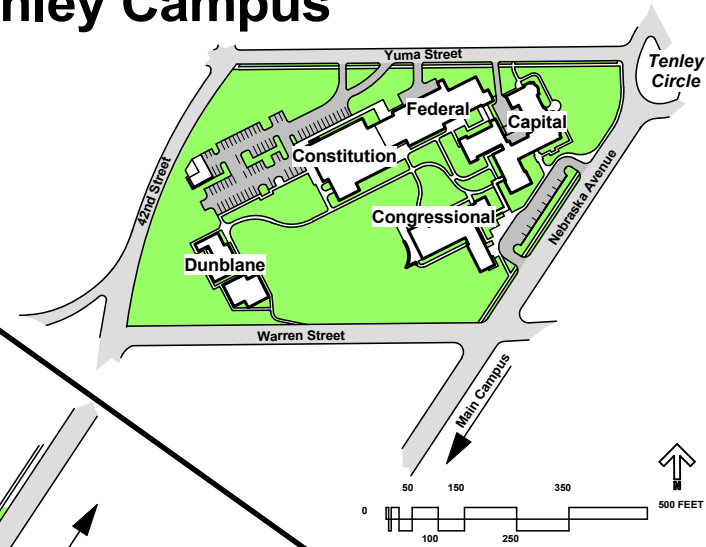

Washington College of Law

Tenley Campus

Vicinity Map

Tenley Campus
 4000 Brandywine Street
 4200 Wisconsin Avenue
 4620 Wisconsin Avenue
METRO

Main Campus

3201 New Mexico Ave.

AMERICAN UNIVERSITY
 WASHINGTON, DC

Office of University Architect 7-30-2009

Washington College of Law
 4801 Massachusetts Avenue, N.W.
 Washington, D.C. 20016

Vicinity Map

Tenley Campus
 4000 Brandywine Street
 4200 Wisconsin Avenue
 4620 Wisconsin Avenue
METRO

American University - Main Campus
 4400 Massachusetts Avenue, N.W.
 Washington, D.C. 20016

AMERICAN UNIVERSITY
 WASHINGTON, D.C.
 Office of University Architect 7-30-2009

Tenley Campus
 4300 Nebraska Avenue, N.W.
 Washington, D.C. 20016

Vicinity Map

Tenley Campus

50 150 350

500 FEET

AMERICAN UNIVERSITY
 WASHINGTON, D.C.

Office of University Architect

7-30-2009

↑ Vicinity Map