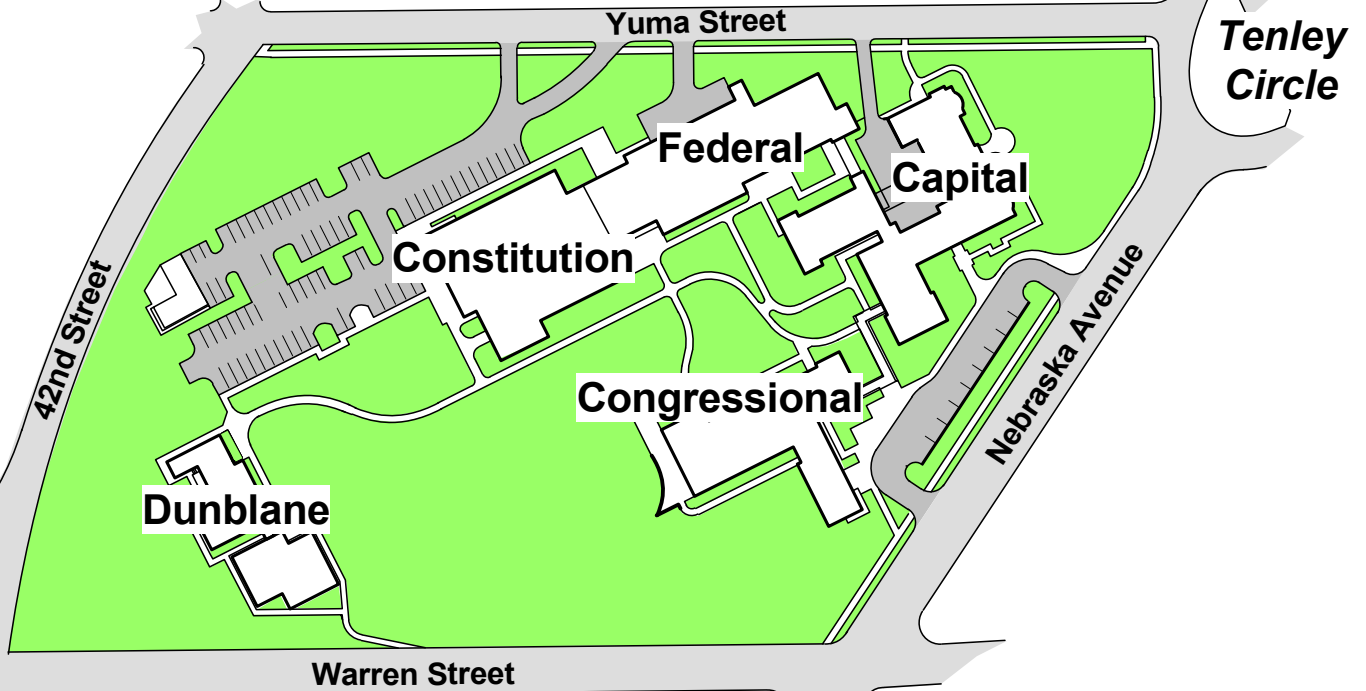

Washington College of Law

Tenley Campus

Vicinity Map

Tenley Campus
 4000 Brandywine Street
 4200 Wisconsin Avenue
 4620 Wisconsin Avenue
METRO

Main Campus

3201 New Mexico Ave.

AMERICAN UNIVERSITY
 WASHINGTON, DC

American University - Main Campus
 4400 Massachusetts Avenue, N.W.
 Washington, D.C. 20016

AMERICAN UNIVERSITY
 WASHINGTON, D.C.
 Office of University Architect 7-30-2009

Tenley Campus
 4300 Nebraska Avenue, N.W.
 Washington, D.C. 20016

Vicinity Map

Tenley Campus

50 150 350

500 FEET

AMERICAN UNIVERSITY
 WASHINGTON, D.C.

Office of University Architect

7-30-2009

↑ Vicinity Map