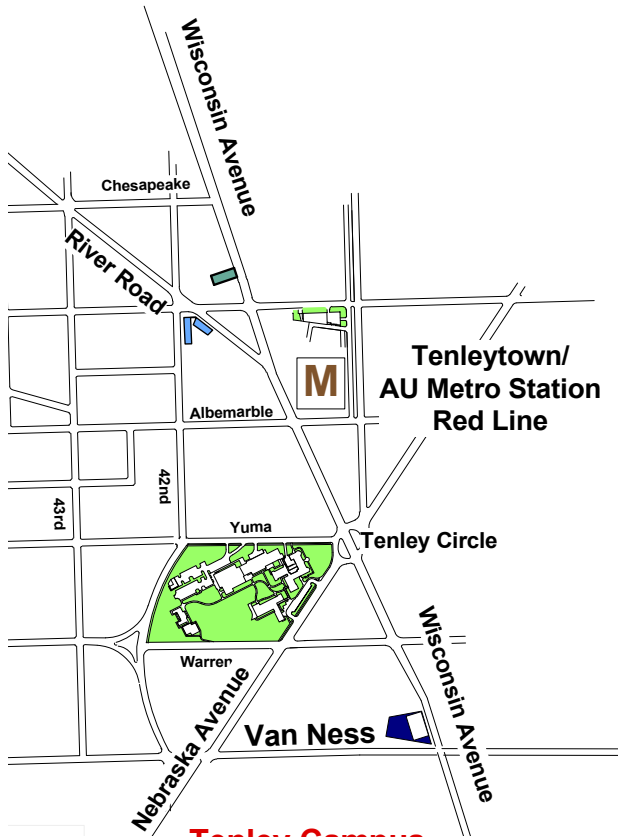

Washington College of Law

Tenley Campus

Vicinity Map

Tenley Campus
 4000 Brandywine Street
 4200 Wisconsin Avenue
 4620 Wisconsin Avenue
METRO

Main Campus

3201 New Mexico Ave.

AMERICAN UNIVERSITY
 WASHINGTON, DC

Office of University Architect 7-30-2009

Washington College of Law
 4801 Massachusetts Avenue, N.W.
 Washington, D.C. 20016

Vicinity Map

Tenley Campus
 4000 Brandywine Street
 4200 Wisconsin Avenue
 4620 Wisconsin Avenue
METRO

American University - Main Campus
 4400 Massachusetts Avenue, N.W.
 Washington, D.C. 20016

AMERICAN UNIVERSITY
 WASHINGTON, D.C.
 Office of University Architect 7-30-2009

Tenley Campus
 4300 Nebraska Avenue, N.W.
 Washington, D.C. 20016

Vicinity Map

Tenley Campus

50 150 350

500 FEET

AMERICAN UNIVERSITY
 WASHINGTON, D.C.

Office of University Architect

7-30-2009

↑ Vicinity Map