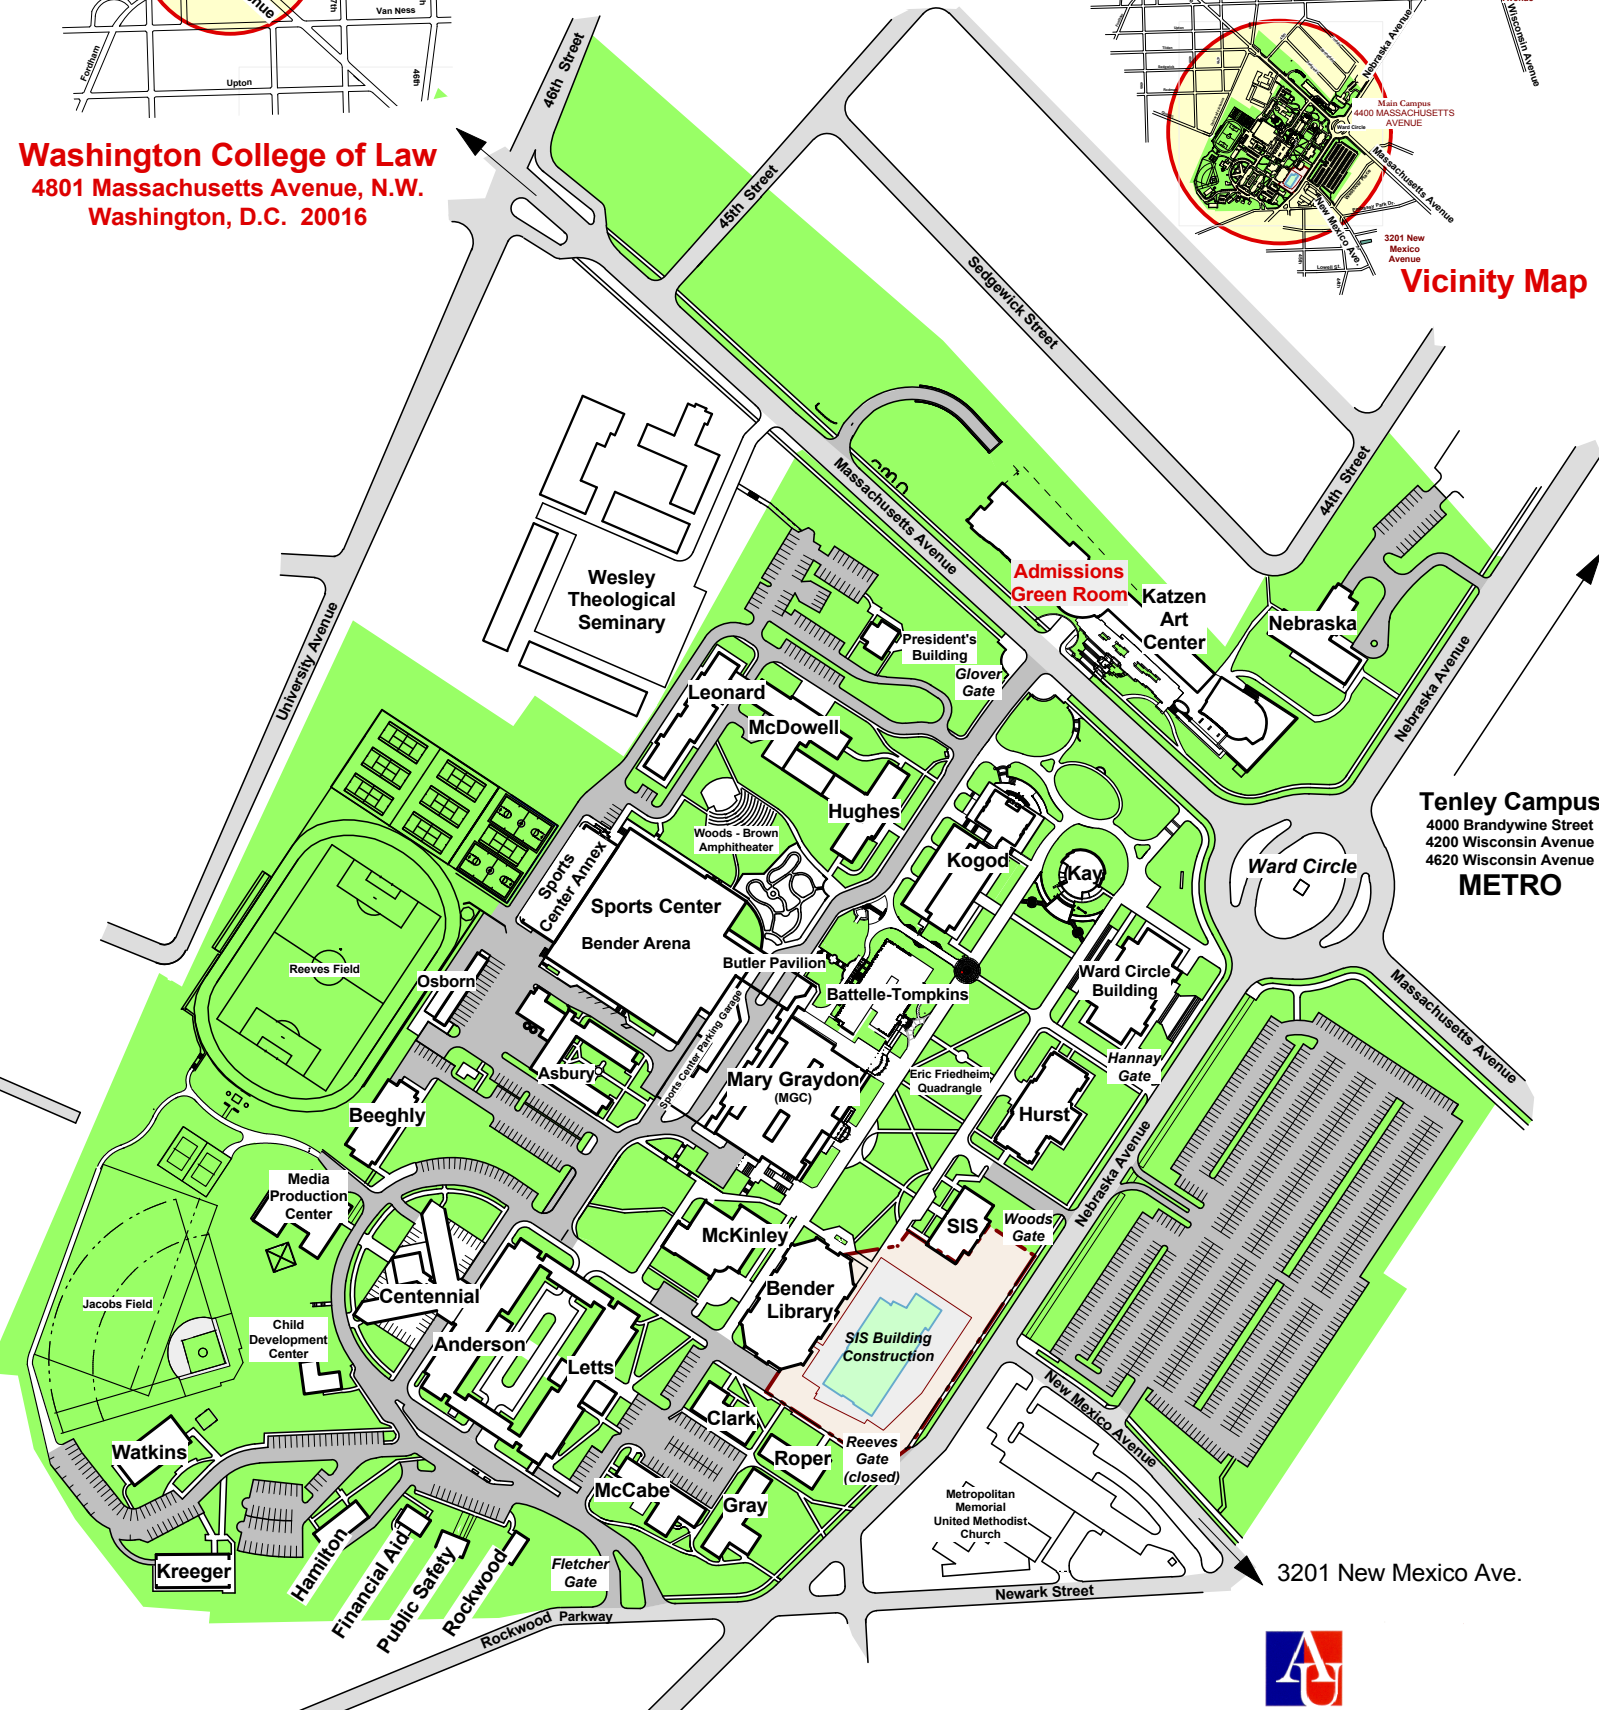

Washington College of Law

Tenley Campus

Vicinity Map

Tenley Campus
 4000 Brandywine Street
 4200 Wisconsin Avenue
 4620 Wisconsin Avenue
METRO

Main Campus

3201 New Mexico Ave.

AMERICAN UNIVERSITY
 WASHINGTON, DC

Office of University Architect 7-30-2009

Washington College of Law
 4801 Massachusetts Avenue, N.W.
 Washington, D.C. 20016

Vicinity Map

Tenley Campus
 4000 Brandywine Street
 4200 Wisconsin Avenue
 4620 Wisconsin Avenue
METRO

American University - Main Campus
 4400 Massachusetts Avenue, N.W.
 Washington, D.C. 20016

AMERICAN UNIVERSITY
 WASHINGTON, D.C.
 Office of University Architect 7-30-2009

Tenley Campus
 4300 Nebraska Avenue, N.W.
 Washington, D.C. 20016

Vicinity Map

Tenley Campus

50 150 350

500 FEET

AMERICAN UNIVERSITY
 WASHINGTON, D.C.

Office of University Architect

7-30-2009

↑ Vicinity Map