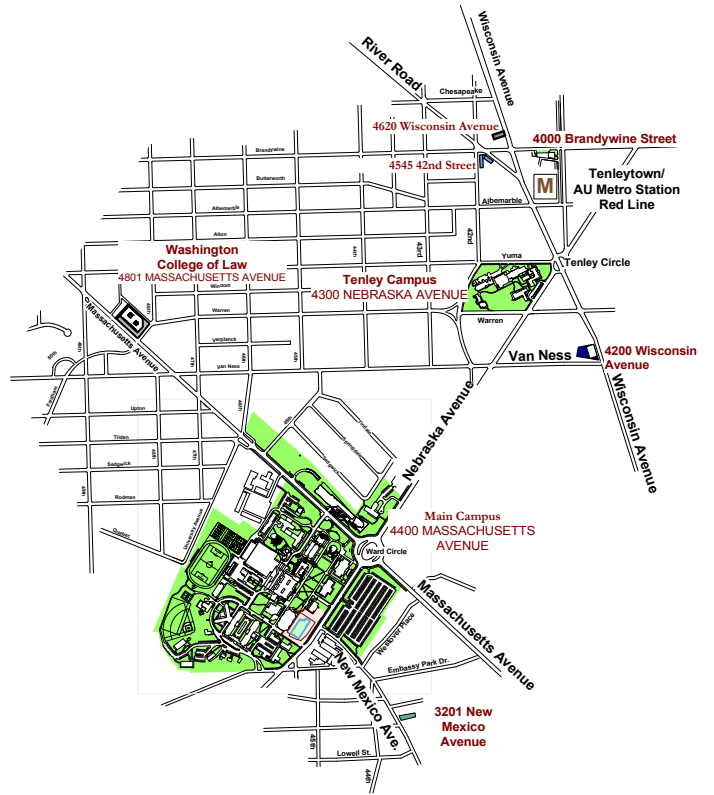

Washington College of Law

Tenley Campus

Vicinity Map

Tenley Campus
 4000 Brandywine Street
 4200 Wisconsin Avenue
 4620 Wisconsin Avenue
METRO

Main Campus

3201 New Mexico Ave.

AMERICAN UNIVERSITY
 WASHINGTON, DC

Office of University Architect 7-30-2009

Washington College of Law
 4801 Massachusetts Avenue, N.W.
 Washington, D.C. 20016

Vicinity Map

Tenley Campus
 4000 Brandywine Street
 4200 Wisconsin Avenue
 4620 Wisconsin Avenue
METRO

American University - Main Campus
 4400 Massachusetts Avenue, N.W.
 Washington, D.C. 20016

AMERICAN UNIVERSITY
 WASHINGTON, D.C.
 Office of University Architect 7-30-2009

Tenley Campus
 4300 Nebraska Avenue, N.W.
 Washington, D.C. 20016

Vicinity Map

Tenley Campus

50 150 350

500 FEET

AMERICAN UNIVERSITY
 WASHINGTON, D.C.

Office of University Architect

7-30-2009

↑ Vicinity Map