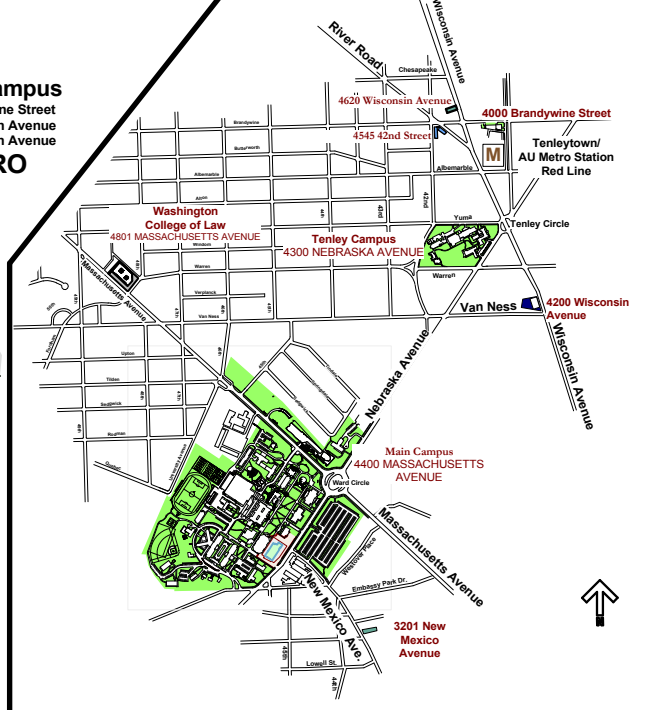

Washington College of Law

Tenley Campus

Vicinity Map

Tenley Campus
 4000 Brandywine Street
 4200 Wisconsin Avenue
 4620 Wisconsin Avenue
METRO

Main Campus

3201 New Mexico Ave.

AMERICAN UNIVERSITY
 WASHINGTON, DC

Office of University Architect 7-30-2009

Washington College of Law
 4801 Massachusetts Avenue, N.W.
 Washington, D.C. 20016

Vicinity Map

Tenley Campus
 4000 Brandywine Street
 4200 Wisconsin Avenue
 4620 Wisconsin Avenue
METRO

American University - Main Campus
 4400 Massachusetts Avenue, N.W.
 Washington, D.C. 20016

AMERICAN UNIVERSITY
 WASHINGTON, D.C.
 Office of University Architect 7-30-2009

Tenley Campus
 4300 Nebraska Avenue, N.W.
 Washington, D.C. 20016

Vicinity Map

Tenley Campus

50 150 350

500 FEET

AMERICAN UNIVERSITY
 WASHINGTON, D.C.

Office of University Architect

7-30-2009

↑ Vicinity Map