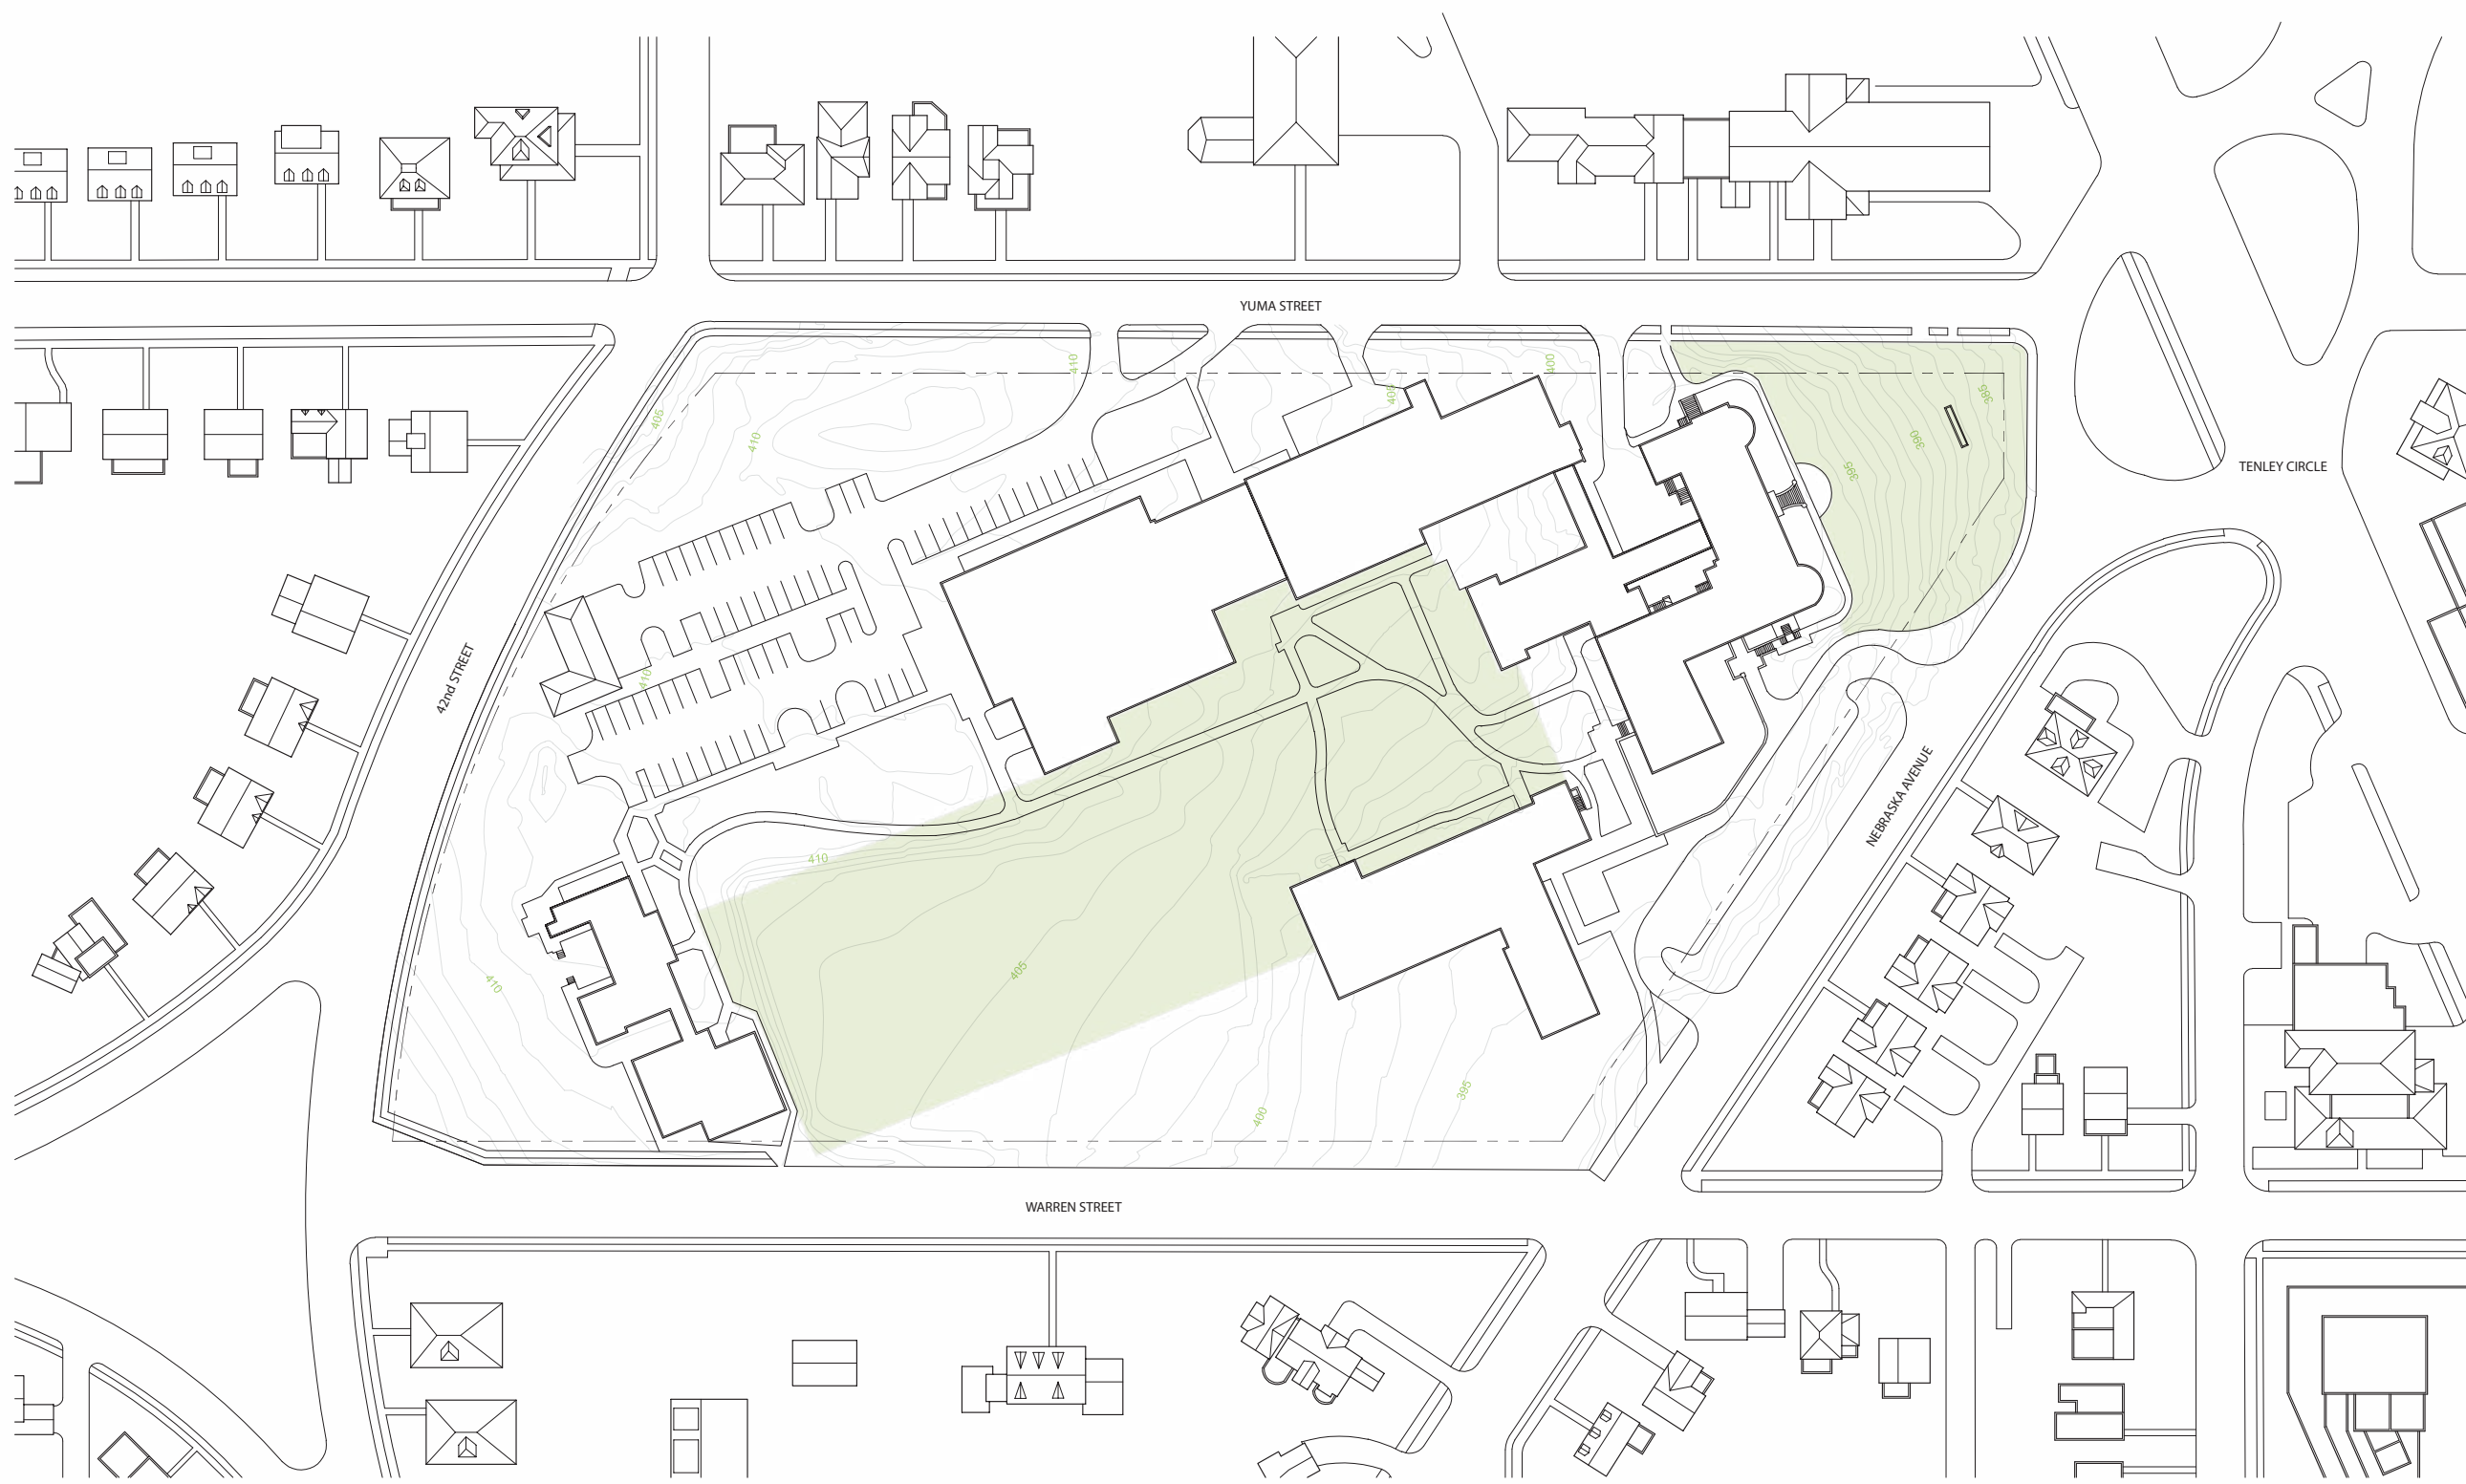

Drawing Name
**EXISTING TENLEY
CAMPUS OPEN SPACE**

Drawing No.
13.3

 EXISTING OPEN SPACE FOR
ATHLETIC / RECREATIONAL AND
CAMPUS COMMUNITY USE

 CAMPUS BOUNDARY LINE

American University
4400 Massachusetts Avenue, NW
Washington DC 20016-8200

13.4

-  EXISTING OPEN SPACE FOR ATHLETIC / RECREATIONAL AND CAMPUS COMMUNITY USE
-  PROPOSED OPEN SPACE FOR CAMPUS COMMUNITY USE
-  CAMPUS BOUNDARY LINE