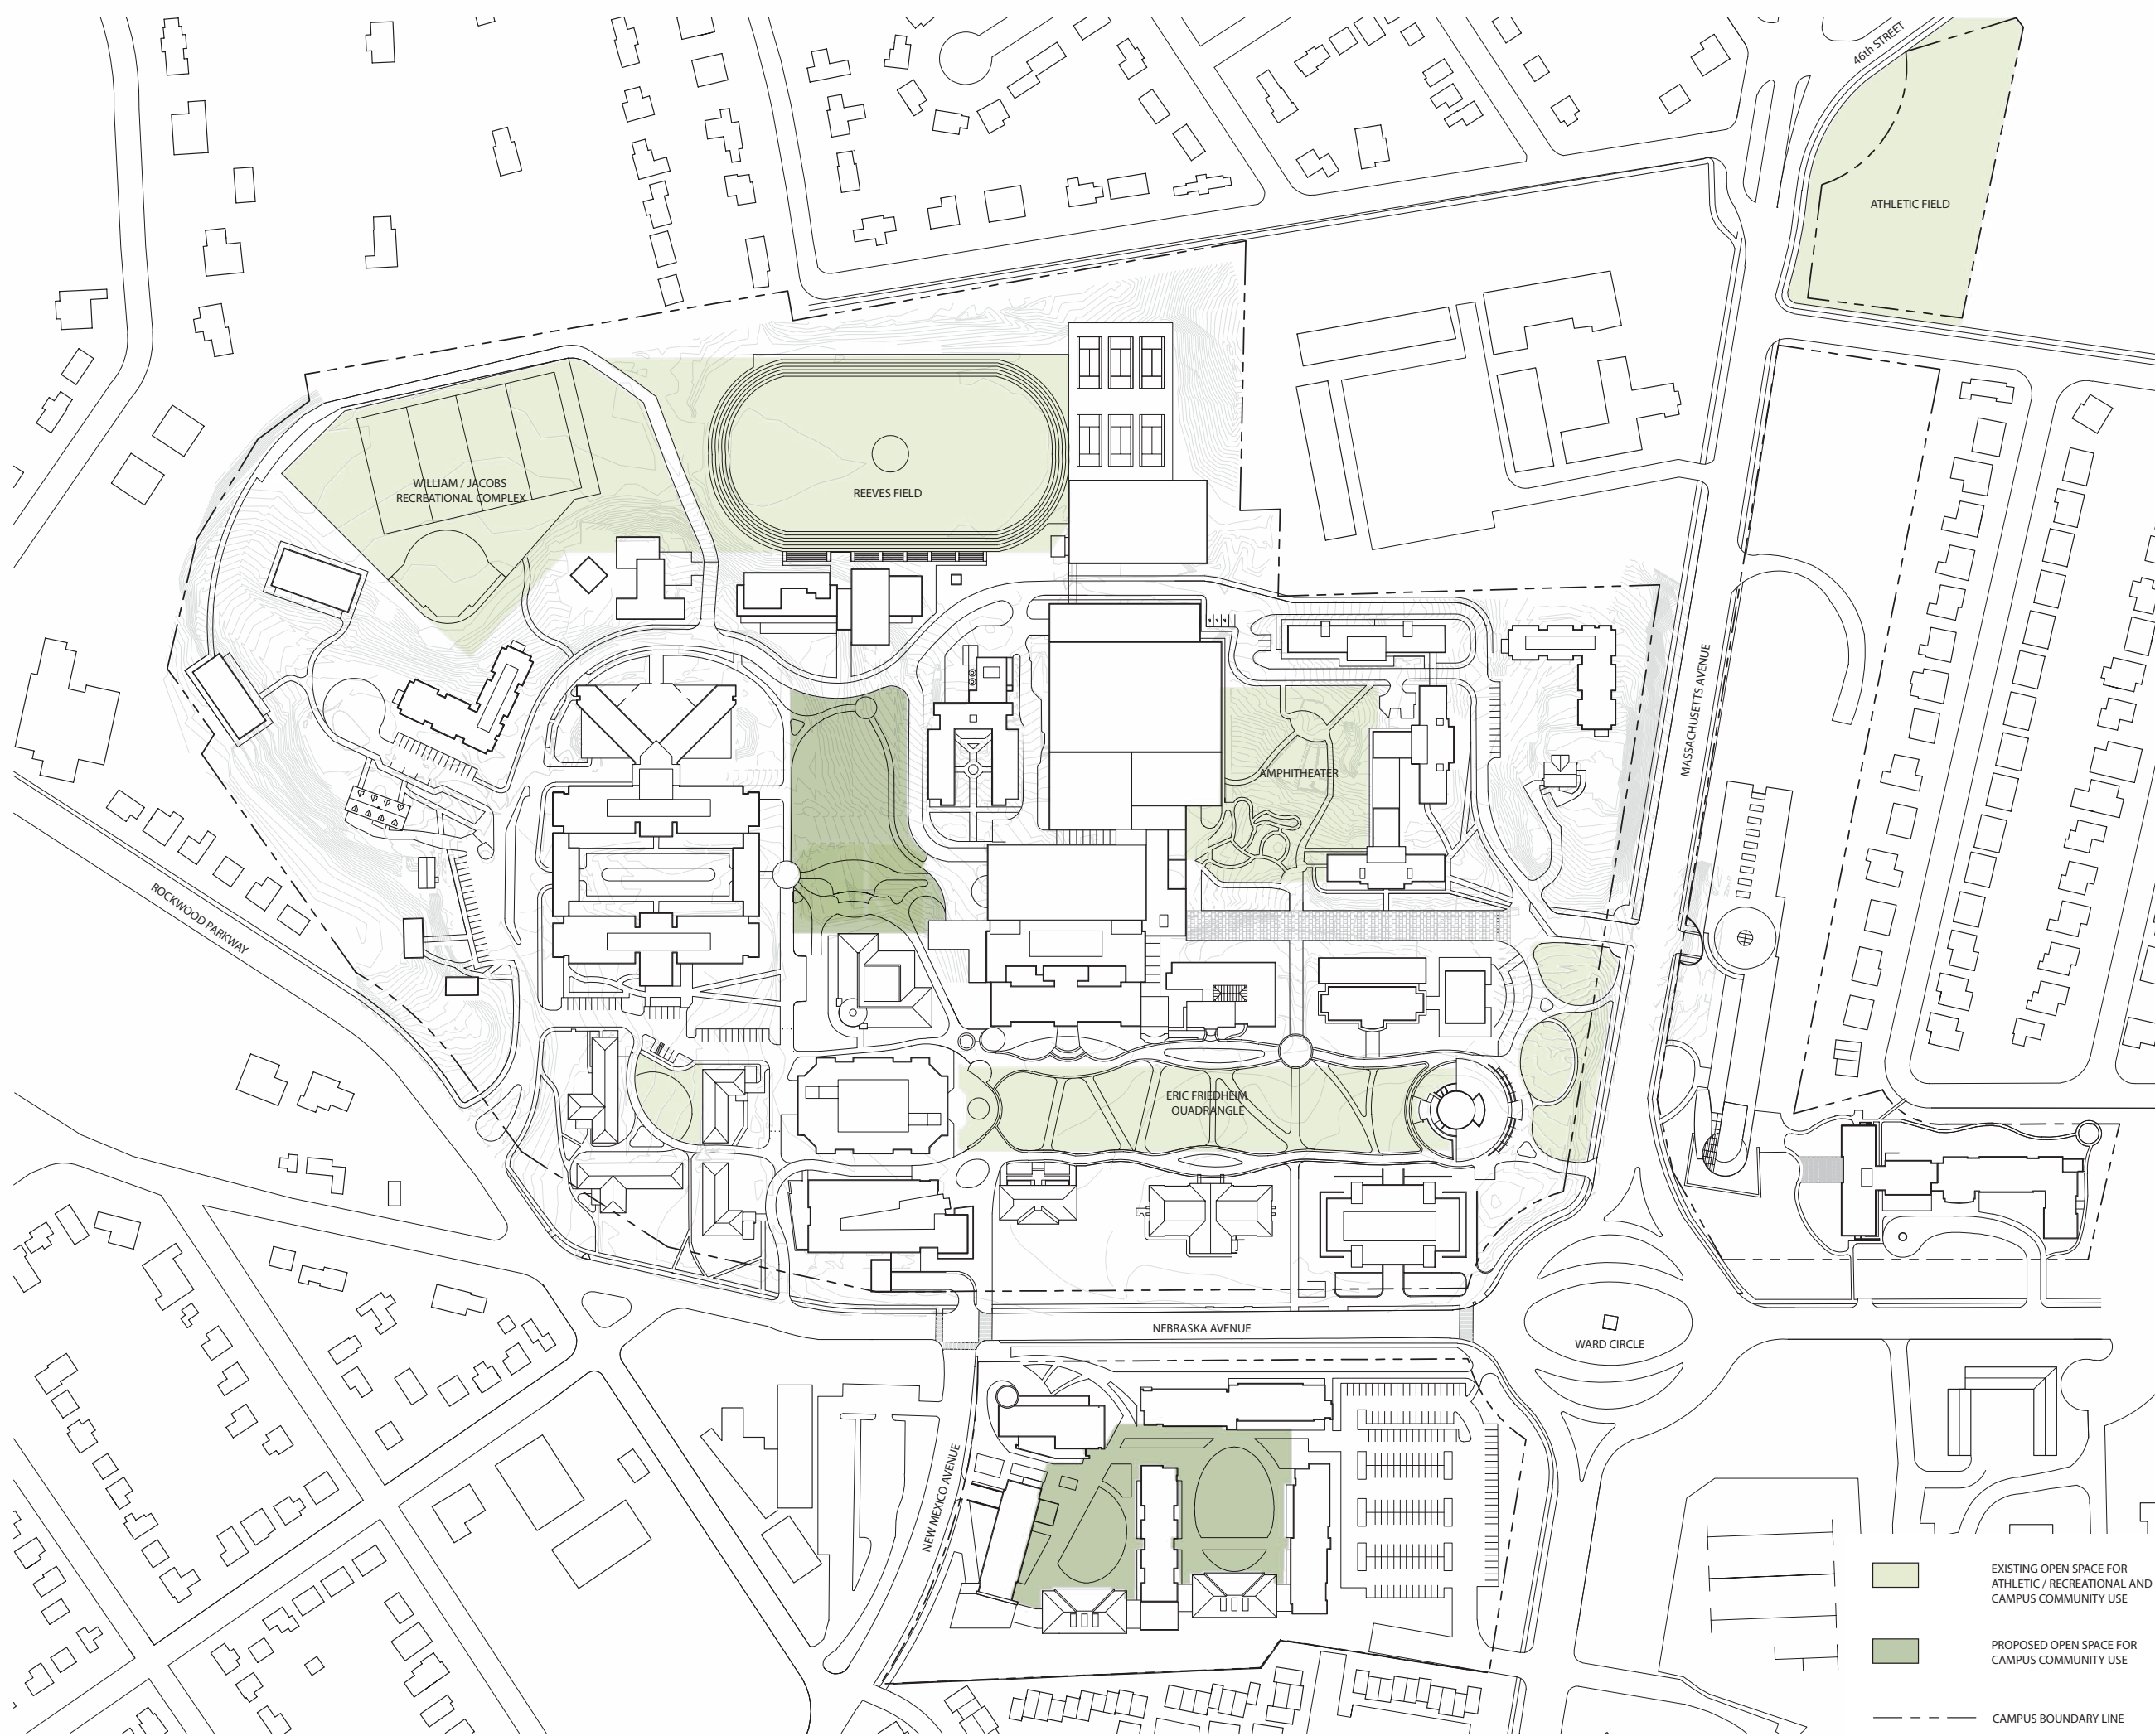

McKissack McKissack
1401 New York Avenue, NW
Suite 900
Washington DC 20006

Date
March 14, 2011

Drawing Name

**PROPOSED MAIN
CAMPUS OPEN
SPACE**

Drawing No.

13.2

-  EXISTING OPEN SPACE FOR ATHLETIC / RECREATIONAL AND CAMPUS COMMUNITY USE
-  PROPOSED OPEN SPACE FOR CAMPUS COMMUNITY USE
-  CAMPUS BOUNDARY LINE

Drawing Name
**EXISTING TENLEY
CAMPUS OPEN SPACE**

Drawing No.
13.3

 EXISTING OPEN SPACE FOR
ATHLETIC / RECREATIONAL AND
CAMPUS COMMUNITY USE

 CAMPUS BOUNDARY LINE

American University
4400 Massachusetts Avenue, NW
Washington DC 20016-8200