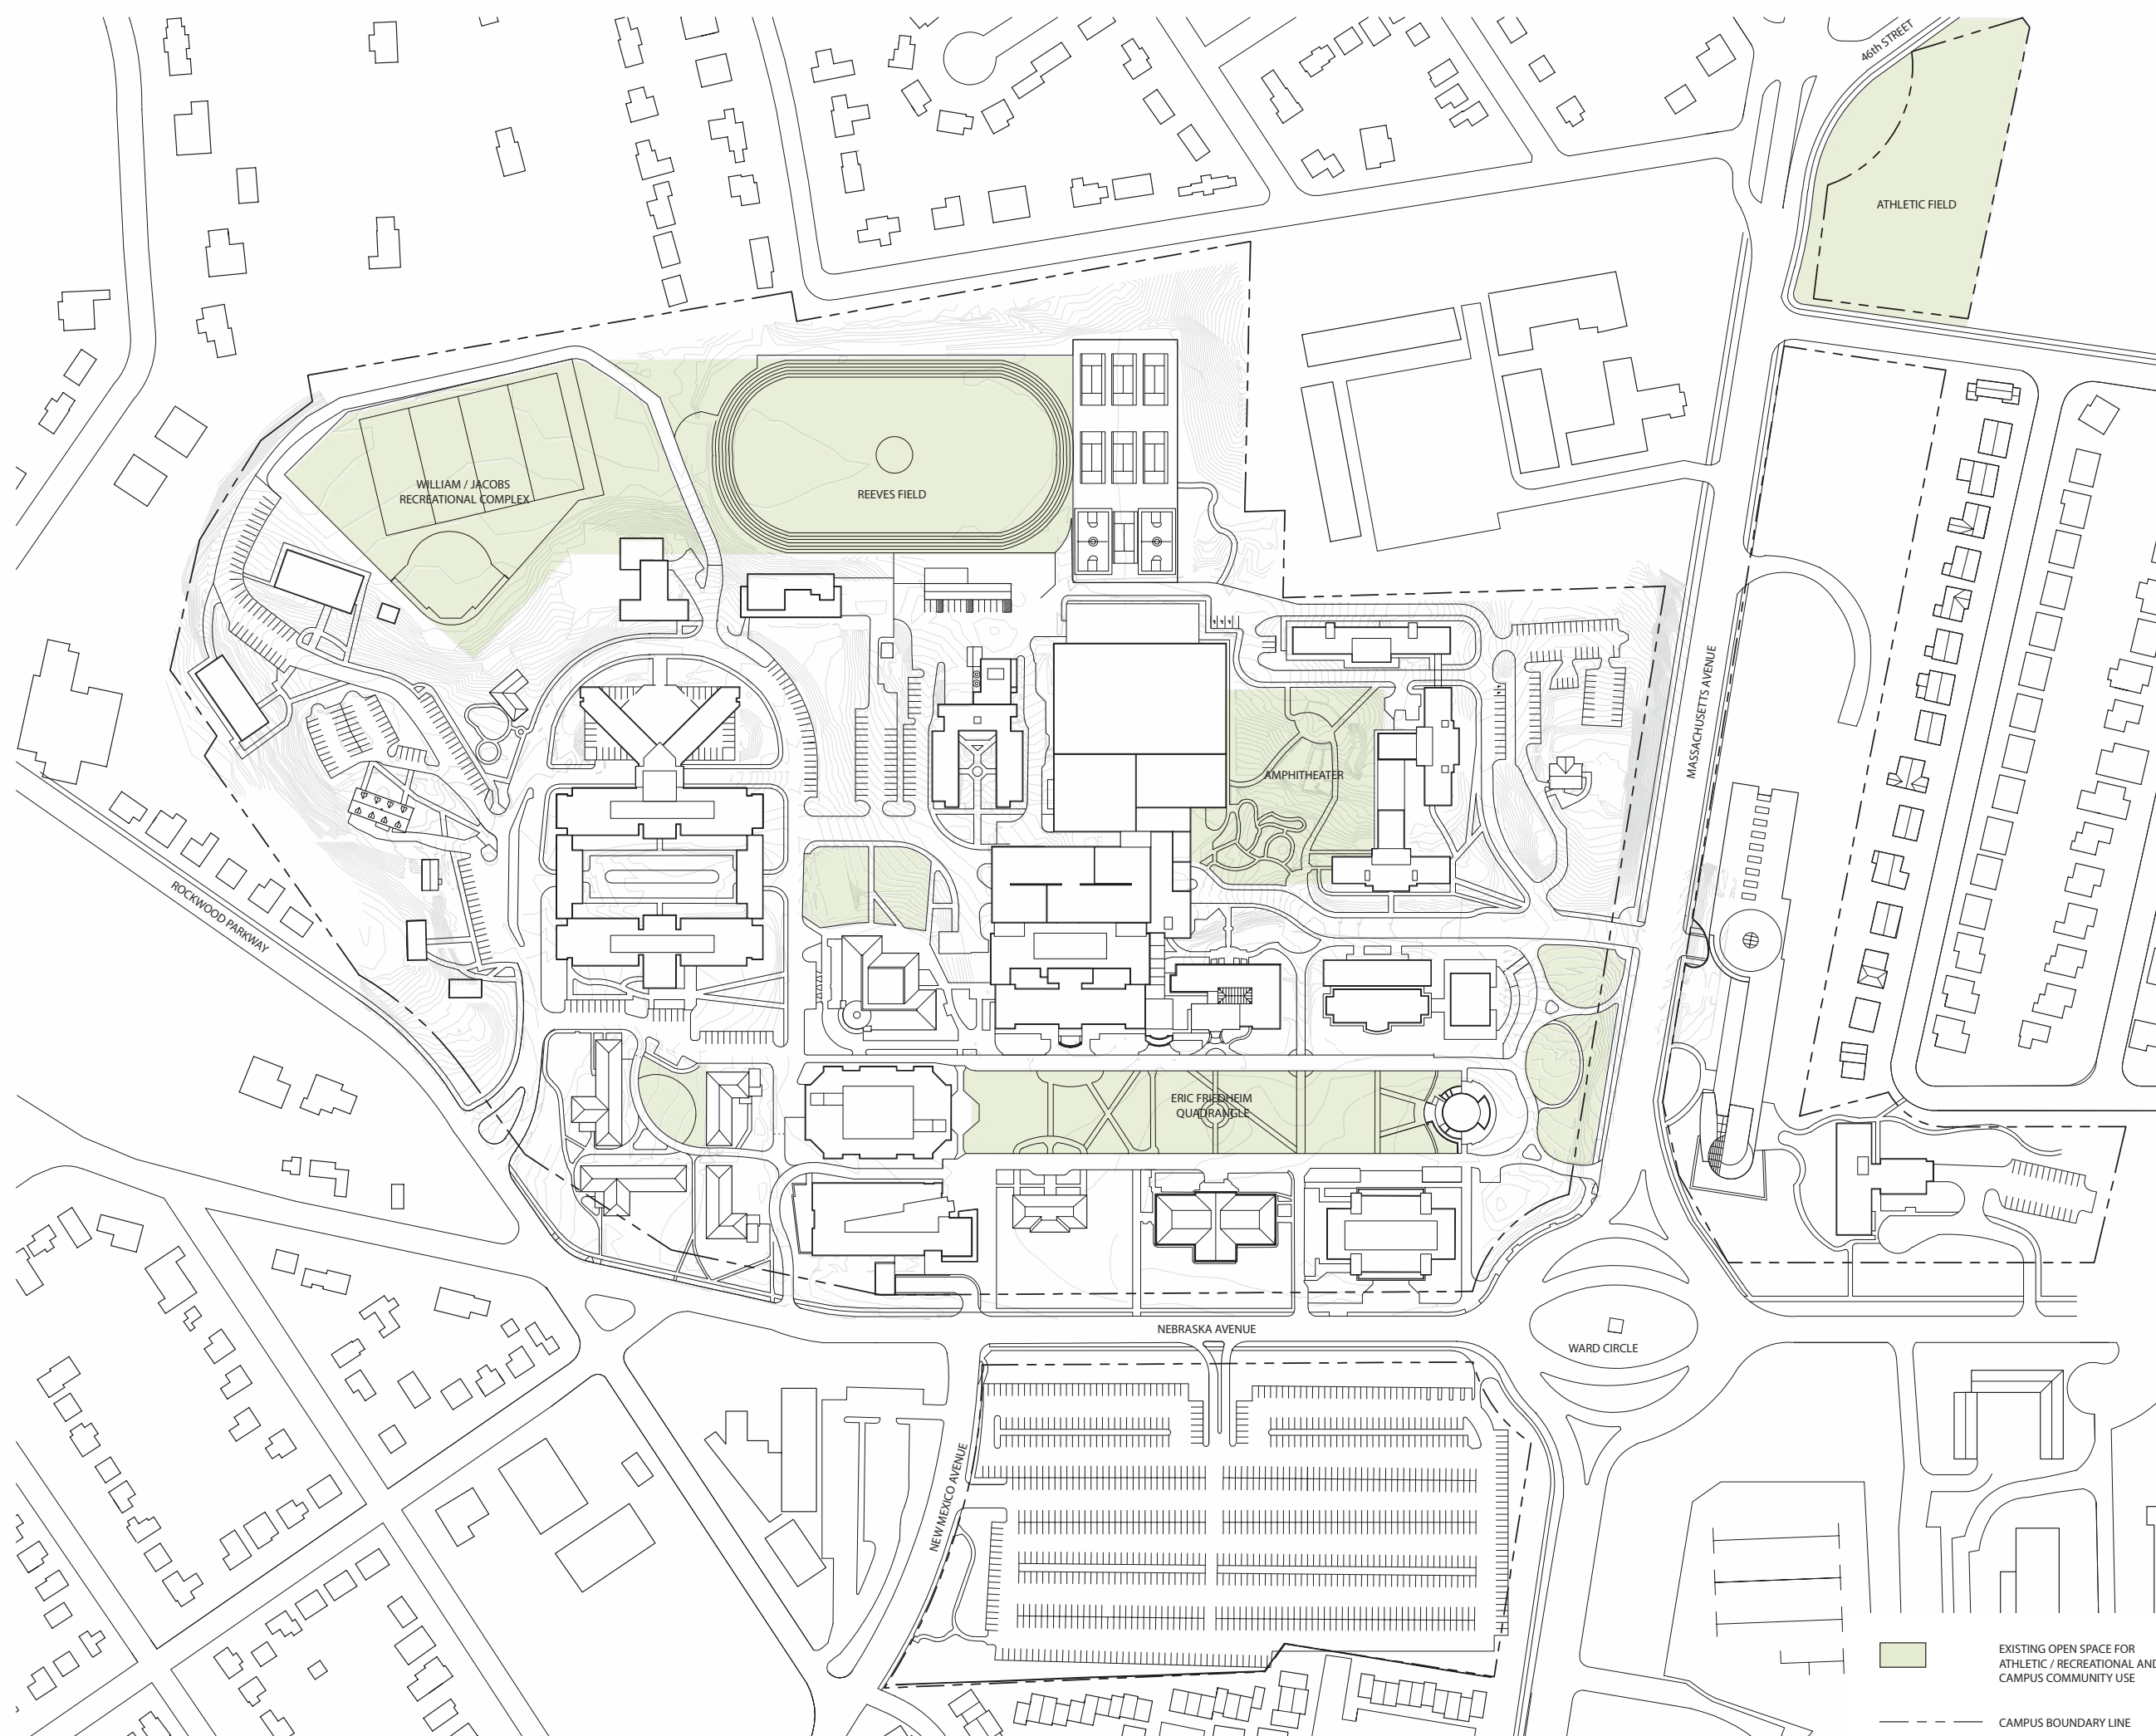

Date

March 14, 2011

Scale

Drawing Name

**EXISTING MAIN
CAMPUS OPEN
SPACE**

Drawing No.

13.1

copyright, ©2008 McKissack & McKissack