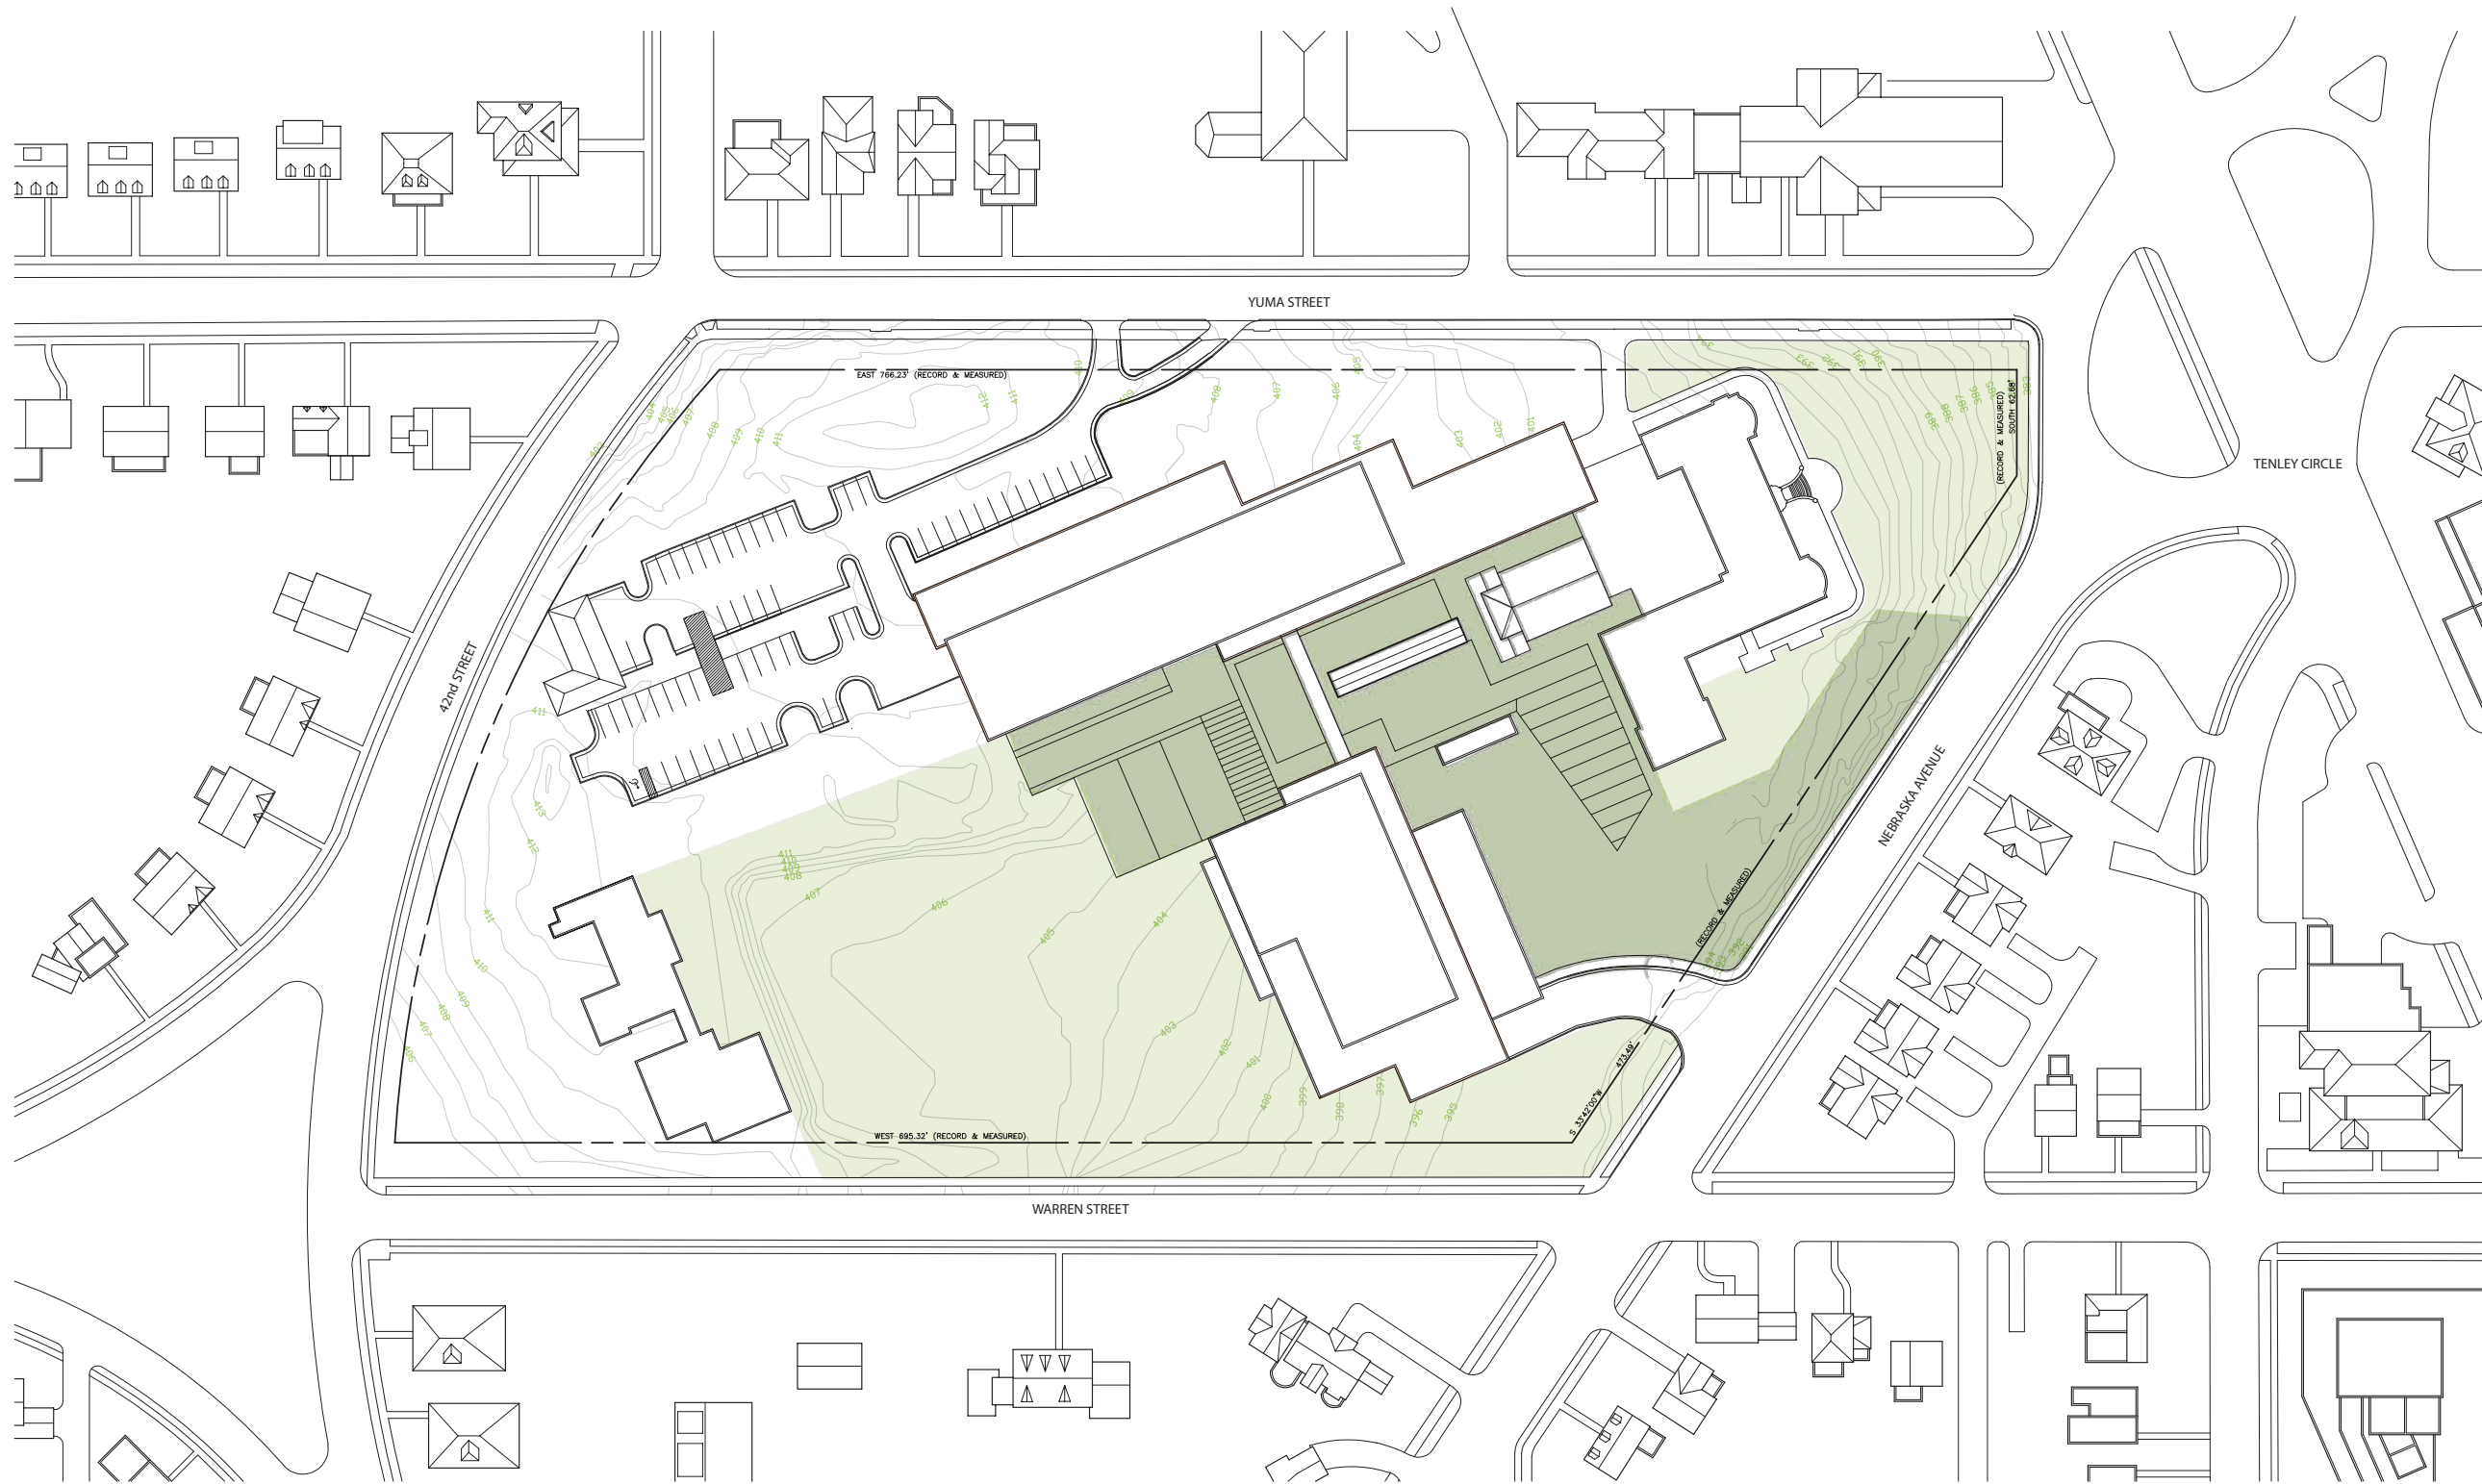

Drawing Name
**EXISTING TENLEY
CAMPUS OPEN SPACE**

Drawing No.
13.3

 EXISTING OPEN SPACE FOR
ATHLETIC / RECREATIONAL AND
CAMPUS COMMUNITY USE

 CAMPUS BOUNDARY LINE

American University
4400 Massachusetts Avenue, NW
Washington DC 20016-8200

Project
**AMERICAN
UNIVERSITY
CAMPUS PLAN
2011**

McKissack McKissack
1401 New York Avenue, NW
Suite 900
Washington DC 20006

Date
March 14, 2011

Drawing Name

**PROPOSED TENLEY
CAMPUS OPEN SPACE**

Drawing No.

13.4

-  EXISTING OPEN SPACE FOR ATHLETIC / RECREATIONAL AND CAMPUS COMMUNITY USE
-  PROPOSED OPEN SPACE FOR CAMPUS COMMUNITY USE
-  CAMPUS BOUNDARY LINE