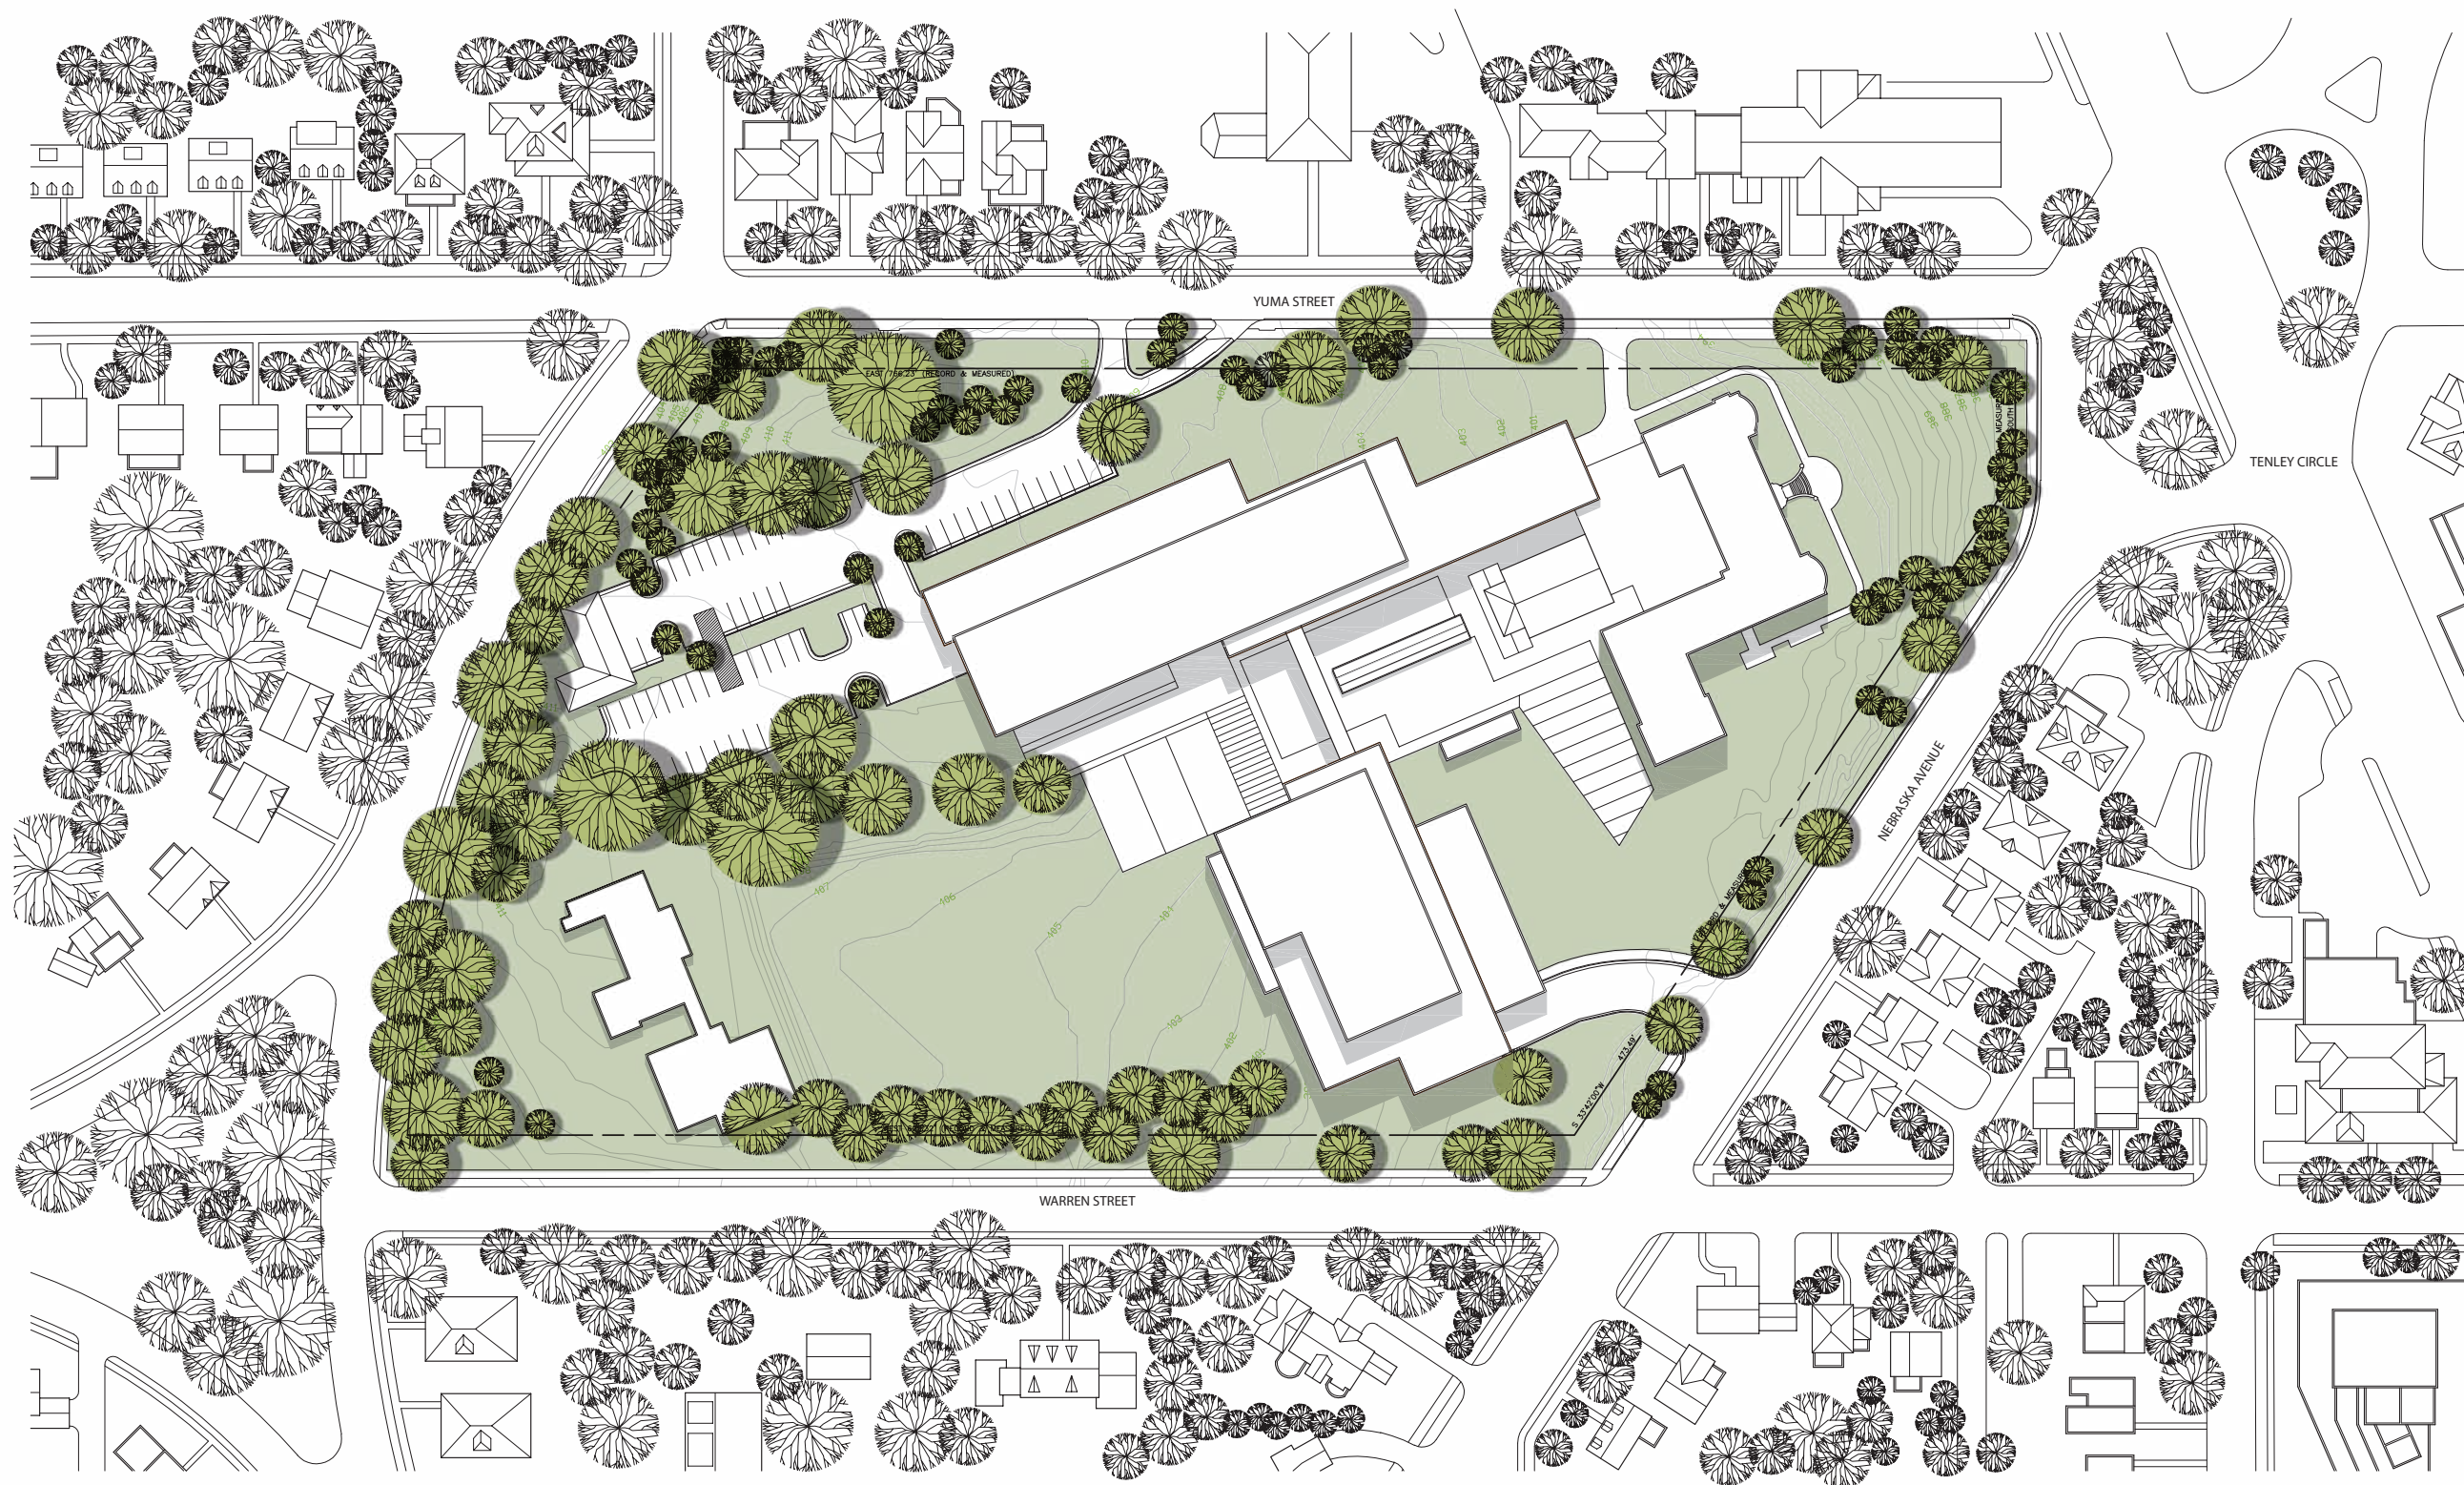

Project  
**AMERICAN  
UNIVERSITY  
CAMPUS PLAN  
2011**

McKissack McKissack  
1401 New York Avenue, NW  
Suite 900  
Washington DC 20006

Date

March 14, 2011

Scale

Drawing Name

**PROPOSED TENLEY  
CAMPUS LANDSCAPE  
PLAN**

Drawing No.

14.2

copyright, ©2008 McKissack & McKissack

--- CAMPUS BOUNDARY LINE