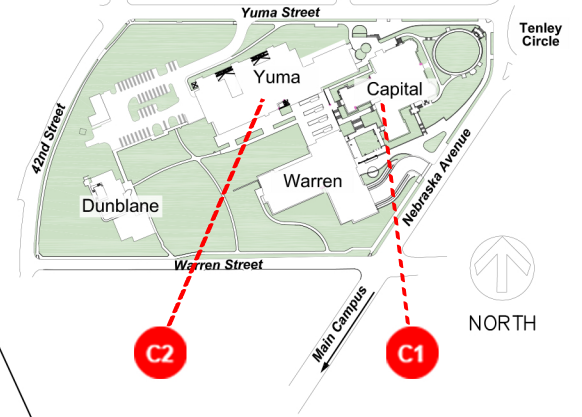

Main Campus

Washington College of Law Tenley Campus

Tenley Campus
Washington College of Law
4200 Wisconsin Avenue
4401 Connecticut Avenue
METRO

Vicinity Map